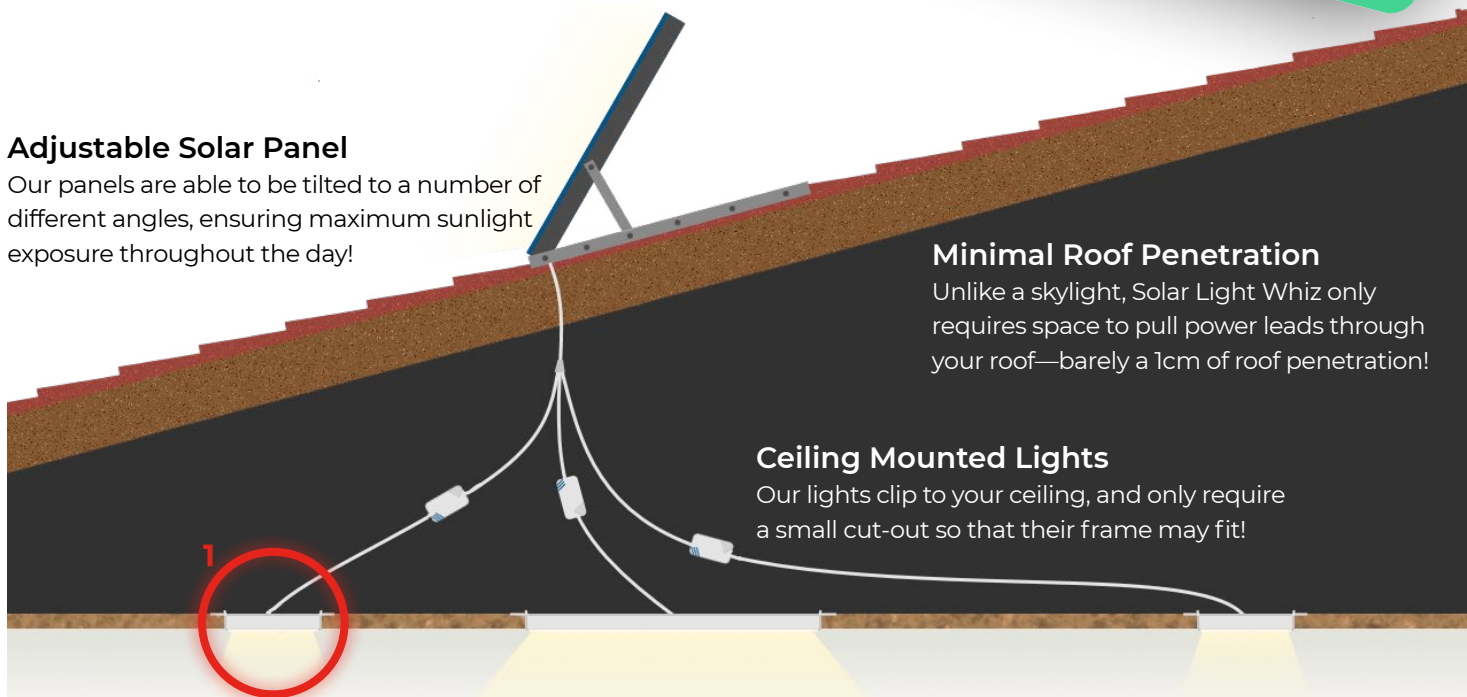

Ceiling Mounted Lights

Our lights clip to your ceiling, and only require a small cut-out so that their frame may fit!