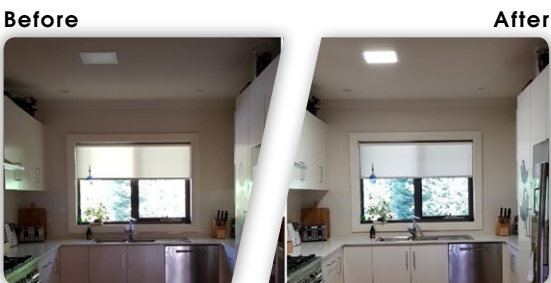

Solar LED Lighting

Solar Light Whiz provides your home with light that offers the imitated feel of a traditional skylight, without the intrusive installation or the structural drawbacks! Solar Light Whiz offers flexible installation & modular design, allowing you to tailor a lighting solution suited to your needs.

How do the lights look?