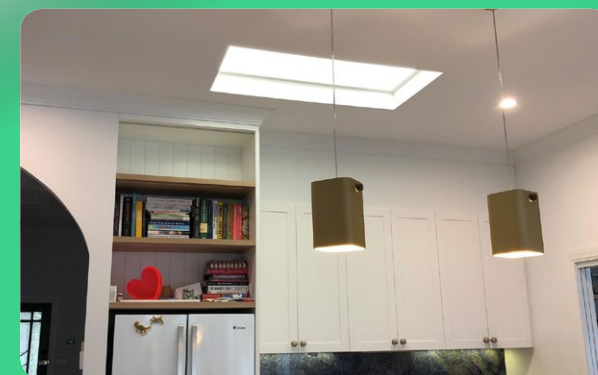

Cost effective and flexible

No mains electricity consumption

No carbon emissions

Simple and easy installation

No heat or noise entering the building

Fits anywhere

www.solarskylights.com.au